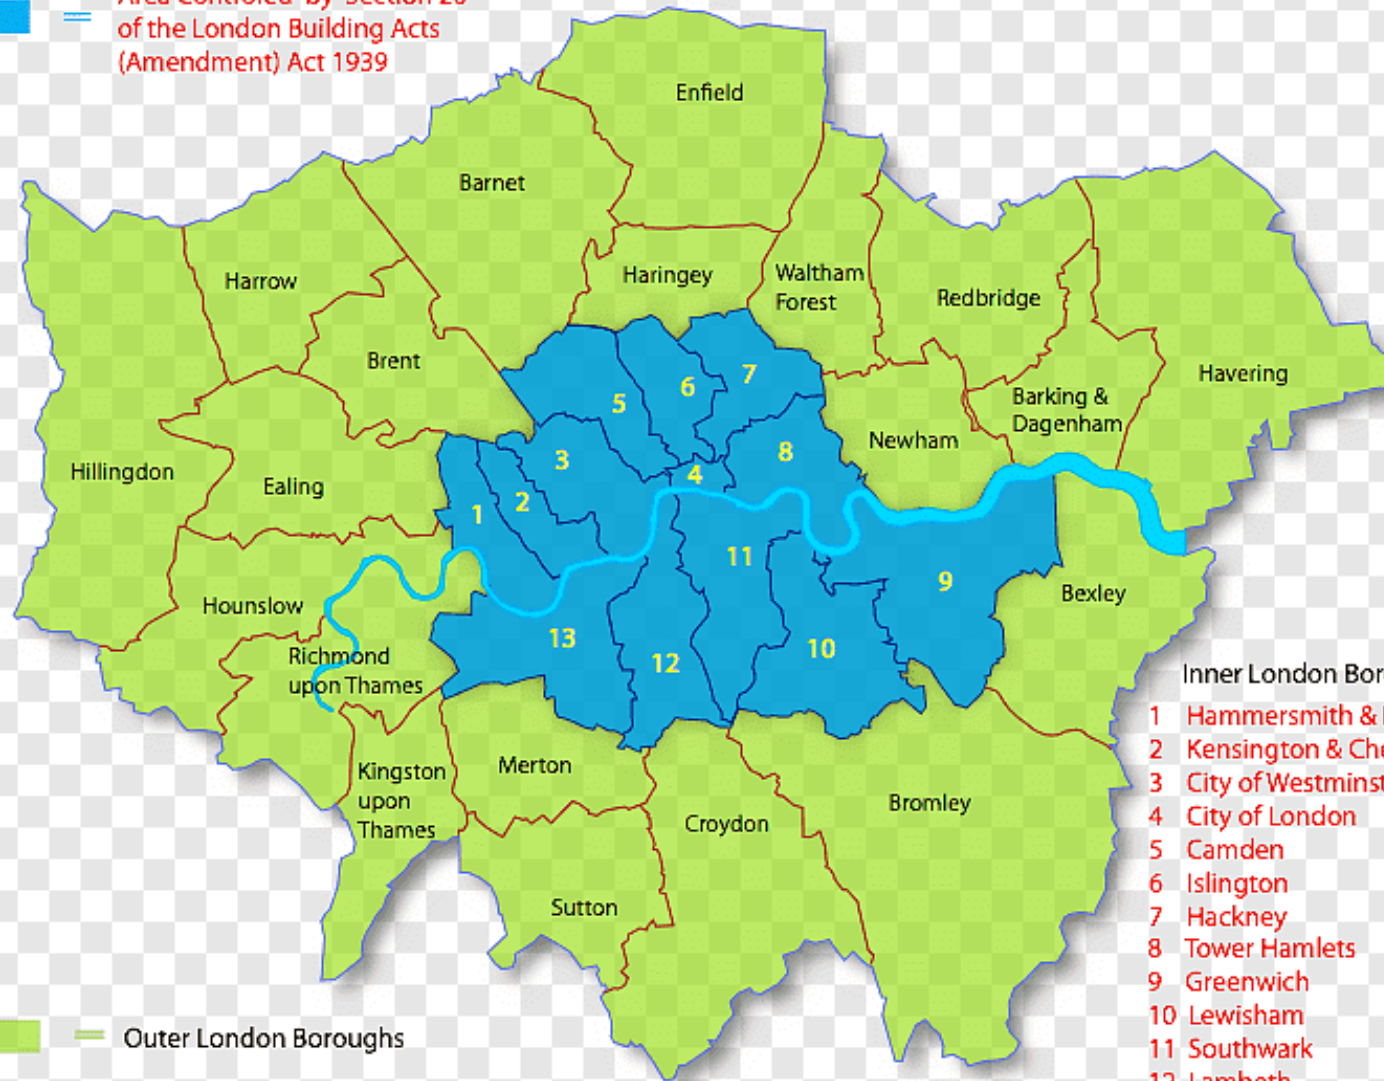

Area Controlled by Section 20  
of the London Building Acts  
(Amendment) Act 1939

Inner London Boroughs

- 1 Hammersmith & Fulham
- 2 Kensington & Chelsea
- 3 City of Westminster
- 4 City of London
- 5 Camden
- 6 Islington
- 7 Hackney
- 8 Tower Hamlets
- 9 Greenwich
- 10 Lewisham
- 11 Southwark
- 12 Lambeth
- 13 Wandsworth

Outer London Boroughs